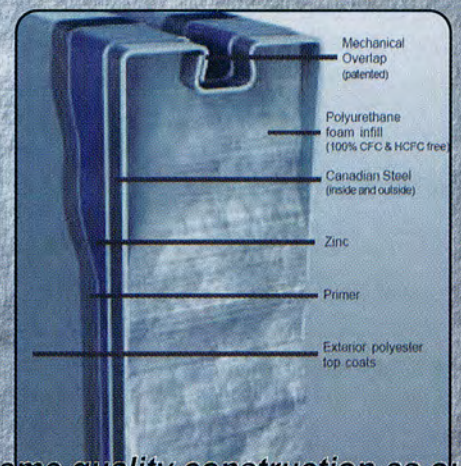

Same quality construction as our popular Thermocraft T-12 panels.